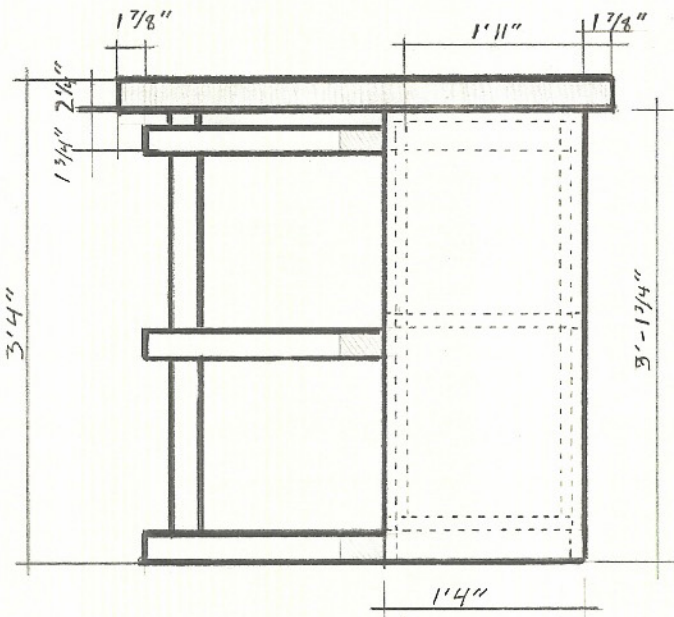

TOP VIEW

CONSTRUCTION: 3/4" BIRCH PLYWOOD  
 HARDWARE: CHROME HINGES / SOUTH CO.  
 BLACK DOOR HANDLES  
 FINISHES: CONCRETE WASH - 219-T /  
 PRINT 050 LUCIDA

ISOMETRIC VIEW

ELEVATION VIEW

SIDE VIEW

ORGANON  
 DETAIL COUNTER  
 JOB # 6430 8-14-04  
 VERONIQUE DE GROOT  
 CAL OSTLUND INC.