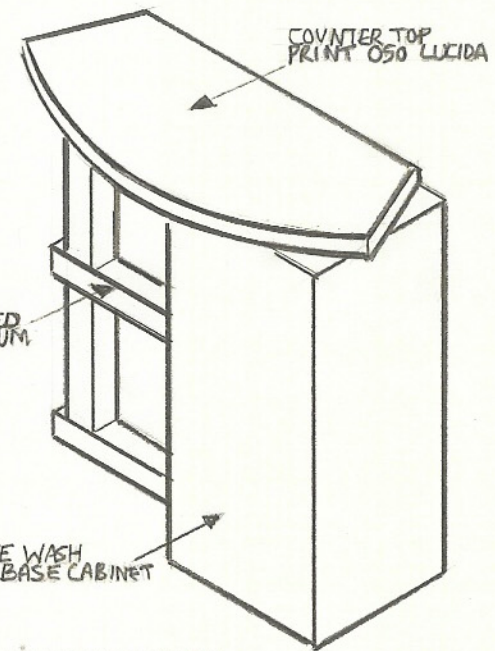

TOP VIEW

CONSTRUCTION: 3/4" BIRCH PLYWOOD  
 HARDWARE: CHROME HINGES / SOUTH CO.  
 BLACK DOOR HANDLES  
 FINISHES: CONCRETE WASH - 219-T /  
 PRINT 050 LUCIDA

ISOMETRIC VIEW

ELEVATION VIEW

SIDE VIEW

ORGANON  
 DETAIL COUNTER  
 JOB # 6430 8-14-04  
 VERONIQUE DE GROOT  
 CAL OSTLUND INC.