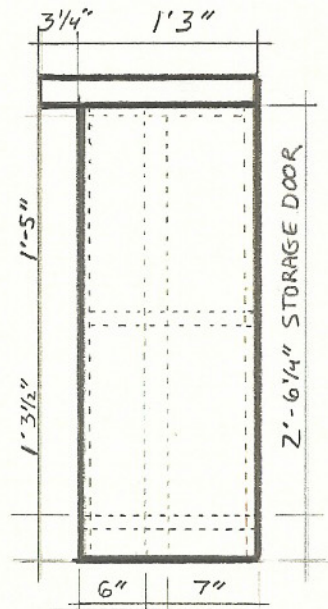

TOP VIEW

CONSTRUCTION: 3/4" BIRCH PLYWOOD  
 HARDWARE: CHROME HINGES / SOUTH CO.  
 BLACK DOOR HANDLES  
 FINISHES: CONCRETE WASH - 219-T /  
 PRINT 050 LUCIDA

ISOMETRIC VIEW

ELEVATION VIEW

SIDE VIEW

ORGANON  
 DETAIL COUNTER  
 JOB # 6430 8-14-04  
 VERONIQUE DE GROOT  
 CAL OSTLUND INC.